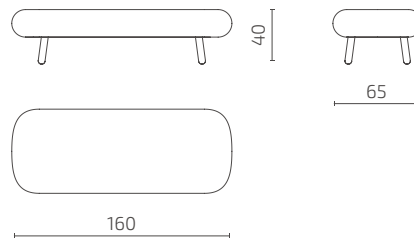

Other finishing options available on request.

DIMENSIONS

Seat depth: 48 cm

S105-S2

S105-F2

S105-F90

S105-F1

All dimensions provided in centimetres.