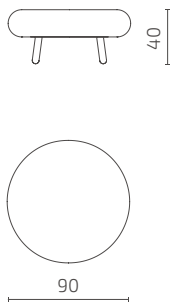

Other finishing options available on request.

DIMENSIONS

Seat depth: 48 cm

S105-S2

S105-F2

S105-F90

S105-F1

All dimensions provided in centimetres.