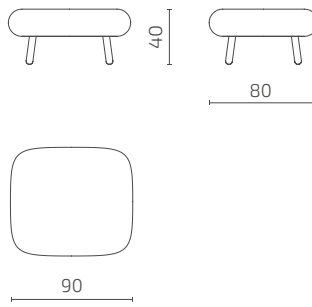

Other finishing options available on request.

DIMENSIONS

Seat depth: 48 cm

S105-S2

S105-F2

S105-F90

S105-F1

All dimensions provided in centimetres.