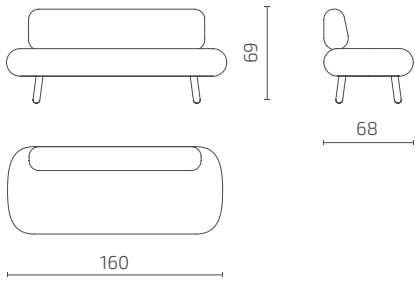

Other finishing options available on request.

DIMENSIONS

Seat depth: 48 cm

S105-S2

S105-F2

S105-F90

S105-F1

All dimensions provided in centimetres.