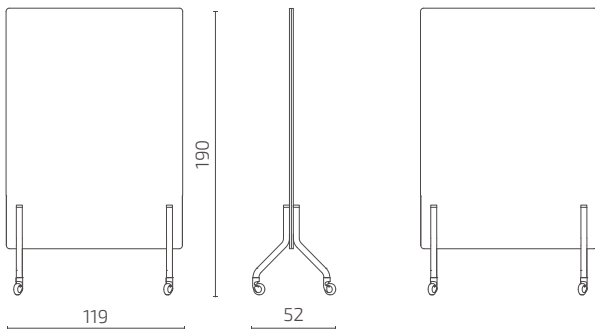

FINISHING OPTIONS

Legs

Powder-coated metal

Jet Black RAL 9005

Other finishing options available on request.

DIMENSIONS

S124-WH190

All dimensions provided in centimetres.