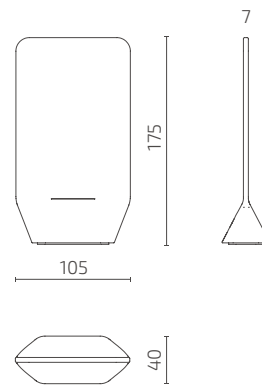

As part of after-sales service we offer the change of cover fabric and all other components if needed

DIMENSIONS

S104-WH175

All dimensions provided in centimetres.