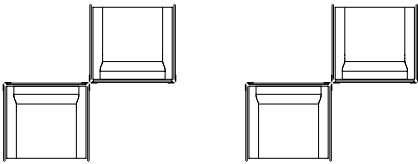

Color: Black Matt

Available options DK, EU, FR

Other electrical outlet combinations available on request.

Savant Zorg office in the Netherlands

SAMPLE COMBINATIONS

DIMENSIONS

Individual modules

DIMENSIONS

Daybed

S113-DB1

Poufs and tables

S113-F

S113-T1

S113-F2

S113-F1T2

Pillows