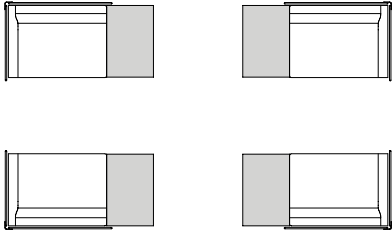

Color: Black Matt

Available options DK, EU, FR

Other electrical outlet combinations available on request.

Savant Zorg office in the Netherlands

SAMPLE COMBINATIONS

DIMENSIONS

Individual modules

DIMENSIONS

Daybed

S113-DB1

Poufs and tables

S113-F

S113-T1

S113-F2

S113-F1T2

Pillows