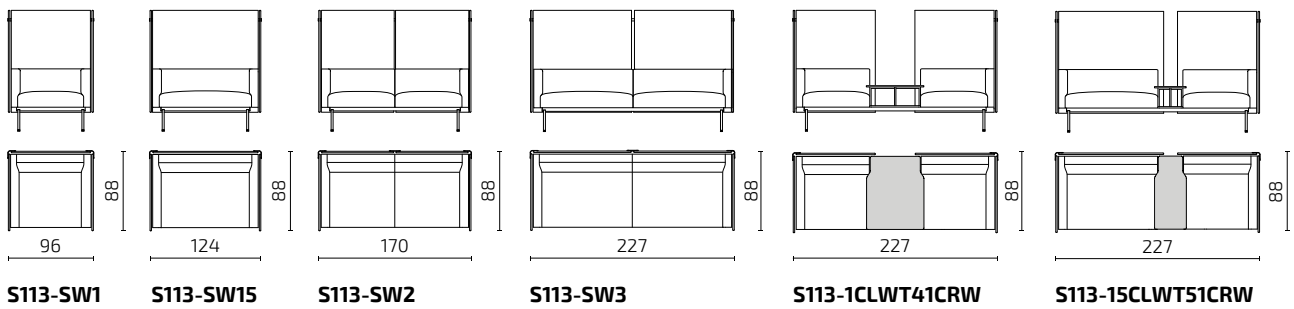

Color: Black Matt

Available options DK, EU, FR

Other electrical outlet combinations available on request.

Savant Zorg office in the Netherlands

SAMPLE COMBINATIONS

DIMENSIONS

Individual modules

DIMENSIONS

Daybed

S113-DB1

Poufs and tables

S113-F

S113-T1

S113-F2

S113-F1T2

Pillows