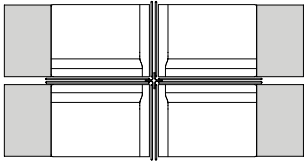

Color: Black Matt

Available options DK, EU, FR

Other electrical outlet combinations available on request.

Savant Zorg office in the Netherlands

SAMPLE COMBINATIONS

DIMENSIONS

Individual modules

DIMENSIONS