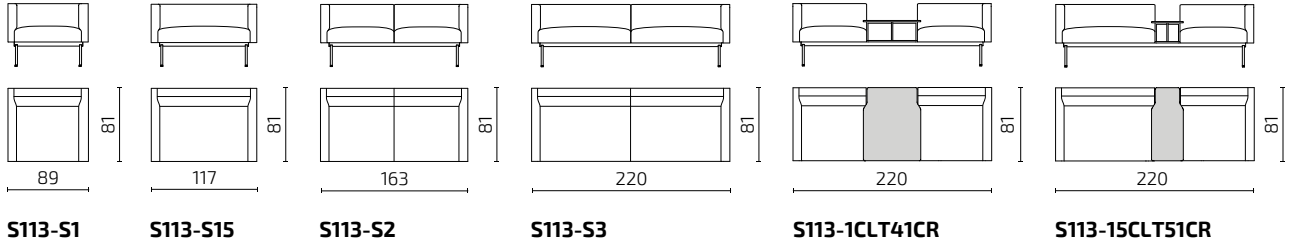

Color: Black Matt

Available options DK, EU, FR

Other electrical outlet combinations available on request.

Savant Zorg office in the Netherlands

SAMPLE COMBINATIONS

DIMENSIONS

Individual modules

DIMENSIONS

Daybed

S113-DB1

Poufs and tables

S113-F

S113-T1

S113-F2

S113-F1T2

Pillows