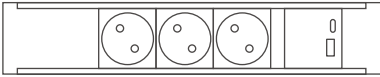

Powder-coated metal

Jet Black RAL 9005

Other finishing options available on request.

ELECTRICAL OUTLET

Under the seating attached to the frame

3x 220V + USB A & C

Bachmann Power Strip

Color: Black Matt