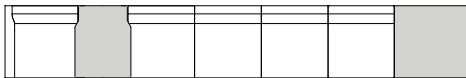

Color: Black Matt

Available options DK, EU, FR

Other electrical outlet combinations available on request.

Savant Zorg office in the Netherlands

SAMPLE COMBINATIONS

DIMENSIONS

Individual modules

DIMENSIONS