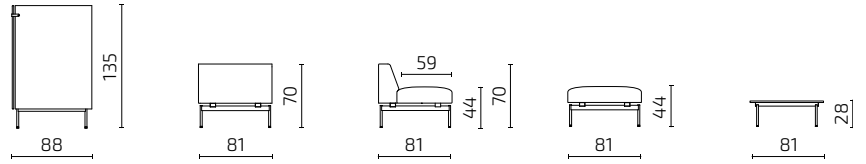

Color: Black Matt

Available options DK, EU, FR

Other electrical outlet combinations available on request.

Savant Zorg office in the Netherlands

SAMPLE COMBINATIONS

DIMENSIONS

Individual modules

DIMENSIONS