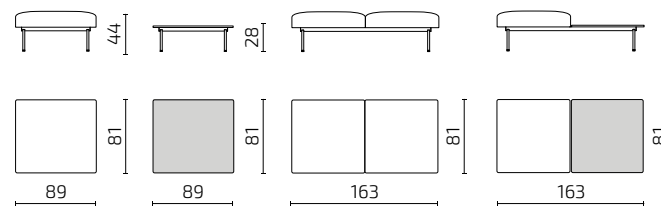

Poufs and tables

S113-F

S113-T1

S113-F2

S113-F1T2

Pillows