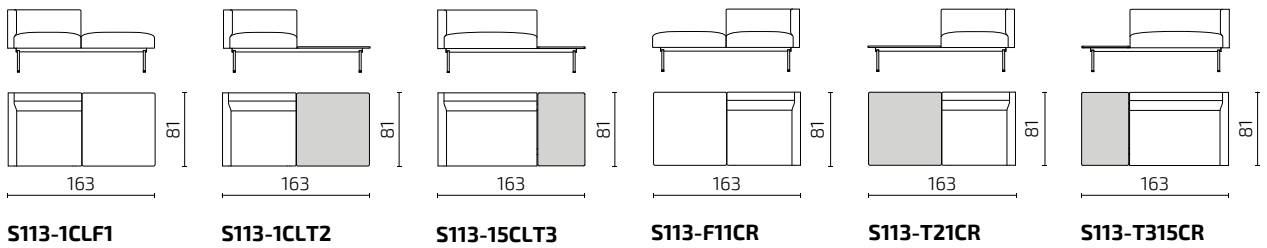

Color: Black Matt

Available options DK, EU, FR

Other electrical outlet combinations available on request.

Savant Zorg office in the Netherlands

SAMPLE COMBINATIONS

DIMENSIONS

Individual modules

DIMENSIONS

Daybed

S113-DB1

Poufs and tables

S113-F

S113-T1

S113-F2

S113-F1T2

Pillows