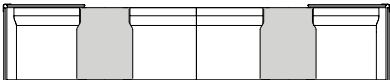

Color: Black Matt

Available options DK, EU, FR

Other electrical outlet combinations available on request.

Savant Zorg office in the Netherlands

SAMPLE COMBINATIONS

DIMENSIONS

Individual modules

DIMENSIONS

Daybed

S113-DB1

Poufs and tables

S113-F

S113-T1

S113-F2

S113-F1T2

Pillows