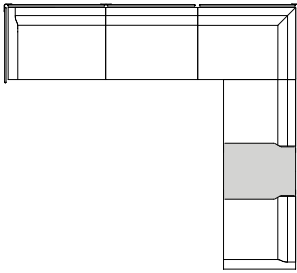

Color: Black Matt

Available options DK, EU, FR

Other electrical outlet combinations available on request.

Savant Zorg office in the Netherlands

SAMPLE COMBINATIONS

DIMENSIONS

Individual modules

DIMENSIONS