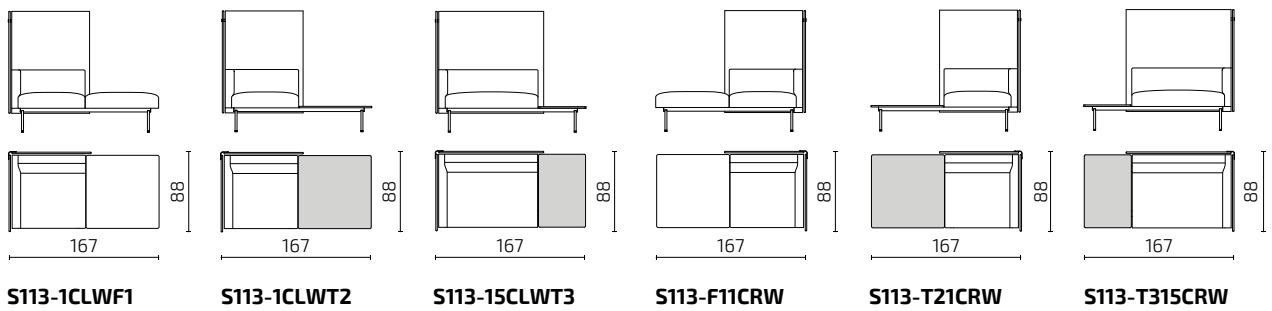

Color: Black Matt

Available options DK, EU, FR

Other electrical outlet combinations available on request.

Savant Zorg office in the Netherlands

SAMPLE COMBINATIONS

DIMENSIONS

Individual modules

DIMENSIONS

Daybed

S113-DB1

Poufs and tables

S113-F

S113-T1

S113-F2

S113-F1T2

Pillows