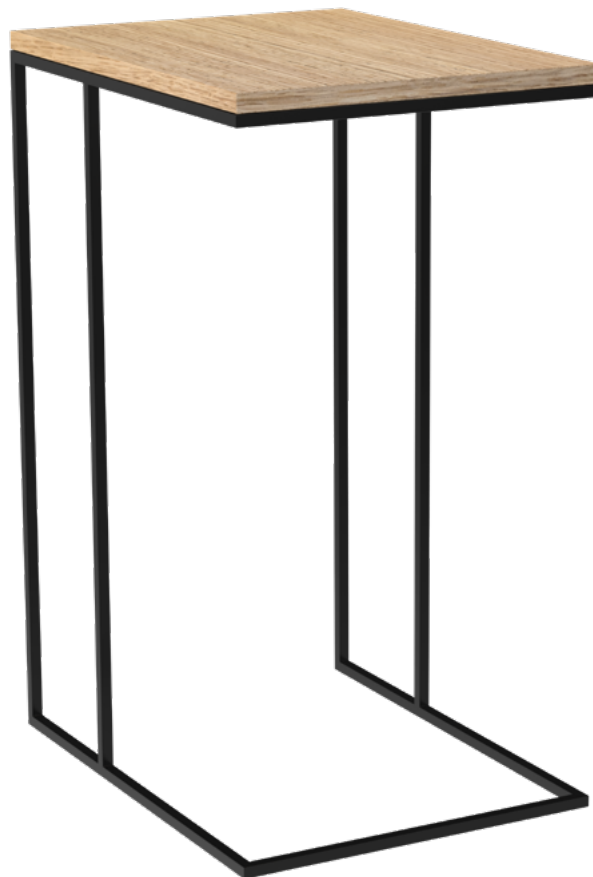

Kuubik

Available at
pCon
PLANNER

Side table

Design: Intuit design team

Kuubik side table is a small table of just the right height and weight to pull over your lap while working with the laptop on the couch. The side table is also a comfortable place next to the sofa to place a cup of coffee or a notebook.

Welcome Zone

Social Zone

Concentration Zone

Give a practical addition to the sofa

Add comfort when working with a laptop on the couch

PRODUCT INFORMATION

Versions

Available in 3 different sizes

Warranty

5 years

Sustainability

Based on principles of the circular economy

STANDARD MATERIALS

Tabletop

Mass-colored wood fibreboard / Veneered MDF board

Frame