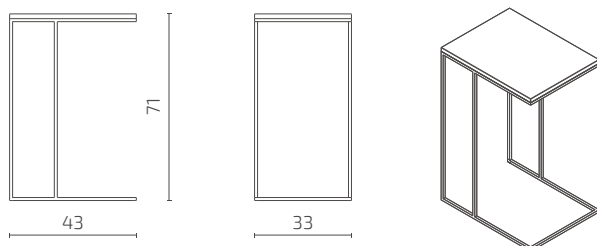

Powder-coated metal

Jet Black RAL 9005

Other finishing options available on request.

DIMENSIONS

S56-TAB1

All dimensions provided in centimetres.