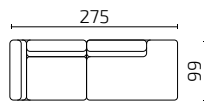

S77-1CL2SDR