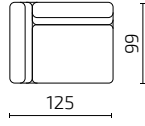

SAMPLE COMBINATIONS

1-Seat with armrest (left) / 2-Seat with extended seat (right)

1-Seat with small chaise longue / 2-Seat

2-Seat with armrest (left) / 1-Seat with small chaise longue

2-Seat / 2-Seat / 2-Seat with extended seat (right)

2-Seat with armrest (left) / 2-Seat / 2-Seat with extended seat (right)

Pouf

DIMENSIONS

Individual modules

Seat depth: 74 cm

S77-1

S77-1CL

S77-1CR