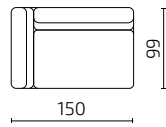

DIMENSIONS

Individual modules

Seat depth: 74 cm

S77-2CL

Modules to combine

Movable armrest/ side table

Decorative cushion

All dimensions provided in centimetres.