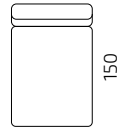

2-Seat with armrest (left) / 2-Seat / 2-Seat with extended seat (right)

Pouf

DIMENSIONS

Individual modules

Seat depth: 74 cm

S77-1

S77-1CL

S77-1CR

S77-1D

S77-2

S77-2CL

S77-2CR

S77-2D

S77-2SDL

S77-2SDR

S77-1F