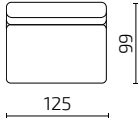

SAMPLE COMBINATIONS

1-Seat with armrest (left) / 2-Seat with extended seat (right)

1-Seat with small chaise longue / 2-Seat

2-Seat with armrest (left) / 1-Seat with small chaise longue

2-Seat / 2-Seat / 2-Seat with extended seat (right)

2-Seat with armrest (left) / 2-Seat / 2-Seat with extended seat (right)

Pouf

DIMENSIONS

Individual modules

Seat depth: 74 cm

S77-1

S77-1CL

S77-1CR