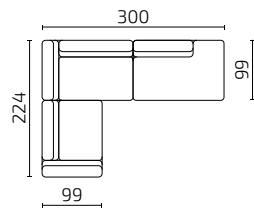

S77-1CL2CL2SDR