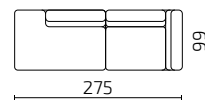

2-Seat with armrest (left) / 2-Seat / 2-Seat with extended seat (right)

Pouf

DIMENSIONS

Individual modules

Seat depth: 74 cm

S77-1

S77-1CL

S77-1CR

S77-2SDL1CR

S77-2SDL2CR1

S77-2SDL2CR1CR

Movable armrest/ side table

S77-KT1

Decorative cushion

S77-P1

All dimensions provided in centimetres.