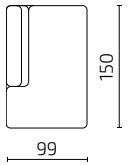

2-Seat with armrest (left) / 2-Seat / 2-Seat with extended seat (right)

Pouf

DIMENSIONS

Individual modules

Seat depth: 74 cm

S77-1

S77-1CL

S77-1CR

S77-1D

S77-2

S77-2CL

S77-2CR

S77-2D

S77-2SDL

S77-2SDR

S77-1F

S77-2SDL1CR

S77-2SDL2CR1

S77-2SDL2CR1CR

Movable armrest/ side table

S77-KT1

Decorative cushion

S77-P1

All dimensions provided in centimetres.