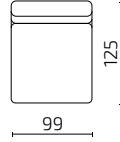

SAMPLE COMBINATIONS

1-Seat with armrest (left) / 2-Seat with extended seat (right)

1-Seat with small chaise longue / 2-Seat

2-Seat with armrest (left) / 1-Seat with small chaise longue

2-Seat / 2-Seat / 2-Seat with extended seat (right)

2-Seat with armrest (left) / 2-Seat / 2-Seat with extended seat (right)

Pouf

DIMENSIONS

Individual modules

Seat depth: 74 cm

S77-1

S77-1CL

S77-1CR