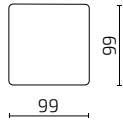

DIMENSIONS

Individual modules

Seat depth: 74 cm

S77-1F

Modules to combine

Movable armrest/ side table

Decorative cushion

All dimensions provided in centimetres.