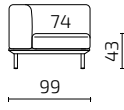

SAMPLE COMBINATIONS

1-Seat with armrest (left) / 2-Seat with extended seat (right)

1-Seat with small chaise longue / 2-Seat

2-Seat with armrest (left) / 1-Seat with small chaise longue

2-Seat / 2-Seat / 2-Seat with extended seat (right)

2-Seat with armrest (left) / 2-Seat / 2-Seat with extended seat (right)

Pouf

DIMENSIONS

Individual modules

Seat depth: 74 cm

S77-1

S77-1CL

S77-1CR