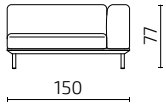

SAMPLE COMBINATIONS

1-Seat with armrest (left) / 2-Seat with extended seat (right)

1-Seat with small chaise longue / 2-Seat

2-Seat with armrest (left) / 1-Seat with small chaise longue

2-Seat / 2-Seat / 2-Seat with extended seat (right)

2-Seat with armrest (left) / 2-Seat / 2-Seat with extended seat (right)

Pouf

DIMENSIONS

Individual modules

Seat depth: 74 cm

S77-1

S77-1CL

S77-1CR