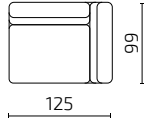

SAMPLE COMBINATIONS

1-Seat with armrest (left) / 2-Seat with extended seat (right)

1-Seat with small chaise longue / 2-Seat

2-Seat with armrest (left) / 1-Seat with small chaise longue

2-Seat / 2-Seat / 2-Seat with extended seat (right)

2-Seat with armrest (left) / 2-Seat / 2-Seat with extended seat (right)

Pouf

DIMENSIONS

Individual modules

Seat depth: 74 cm

S77-1

S77-1CL

S77-1CR