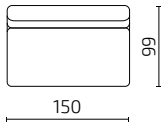

DIMENSIONS

Individual modules

Seat depth: 74 cm

S77-2

Modules to combine

Movable armrest/ side table

Decorative cushion

All dimensions provided in centimetres.