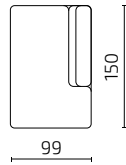

2-Seat with armrest (left) / 2-Seat / 2-Seat with extended seat (right)

Pouf

DIMENSIONS

Individual modules

Seat depth: 74 cm

S77-1

S77-1CL

S77-1CR

S77-1D

S77-2

S77-2CL

S77-2CR

S77-2D

S77-2SDL

S77-2SDR

S77-1F

S77-2SDL1CR

S77-2SDL2CR1

S77-2SDL2CR1CR

Movable armrest/ side table

S77-KT1

Decorative cushion

S77-P1

All dimensions provided in centimetres.