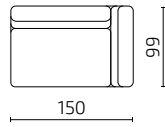

DIMENSIONS

Individual modules

Seat depth: 74 cm

S77-2CR

Modules to combine

Movable armrest/ side table

Decorative cushion

All dimensions provided in centimetres.