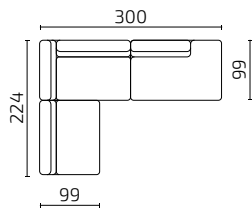

Modules to combine

S77-12CL2SDR