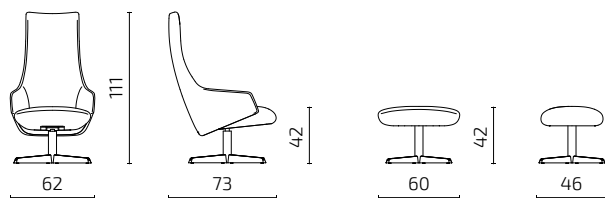

Jet Black RAL 9005

Stone Grey RAL 7030

Traffic White RAL 9016

Other finishing options available on request.

DIMENSIONS

S64-S1

S64-F1

All dimensions provided in centimetres.