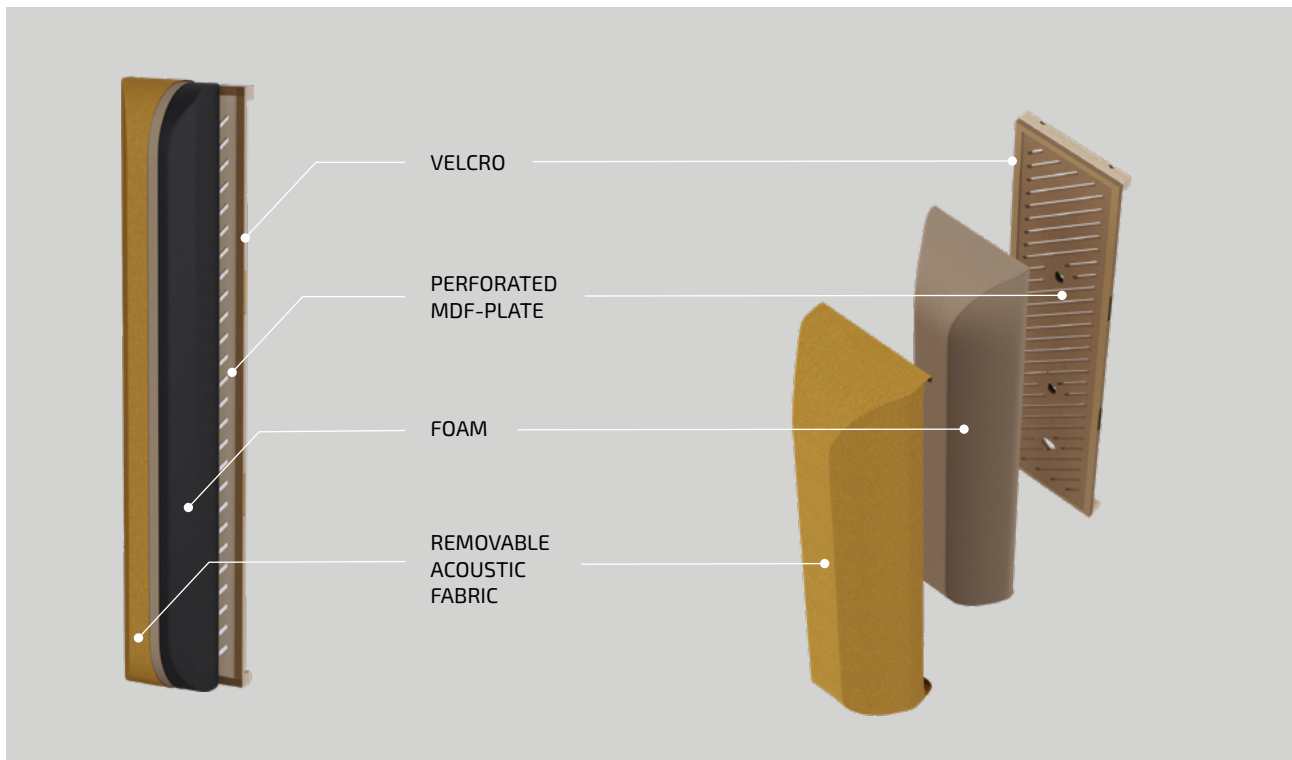

CIRCULAR DESIGN

Designed for disassembly fully embracing **the principles of circular design.**

FINISHING OPTIONS

Table

Mass-colored wood fibreboard

Grey

Black

Other finishing options available on request.