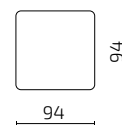

S72-F1

All dimensions provided in centimetres.