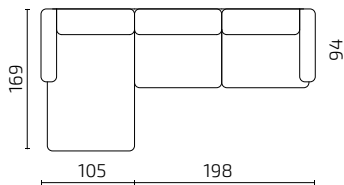

3-Seat with small chaise longue (right)

3-Seat with extended chaise longue (right)

DIMENSIONS

Sofa height: 93 cm / Seat depth: 65 cm / Seat height: 43 cm

S72-S15

S72-S3

S72-15CLCSR

S72-CSL15CR

S72-3CL1DMR

S72-1DML3CR

S72-F1

All dimensions provided in centimetres.