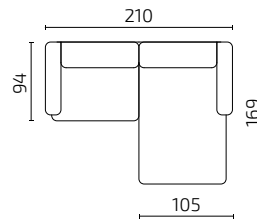

S72-15CL1DMR