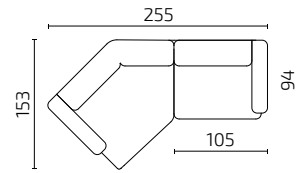

Other finishing options available on request.

Loveseat 1.5-Seat

3-Seat

3-Seat with corner module (right)

1.5-Seat with corner module (right)

1.5-Seat with small chaise longue (right)

1.5-Seat with extended chaise longue (right)

3-Seat with small chaise longue (right)

3-Seat with extended chaise longue (right)

DIMENSIONS

Sofa height: 93 cm / Seat depth: 65 cm / Seat height: 43 cm

S72-S15

S72-S3

S72-15CLCSR

S72-CSL15CR