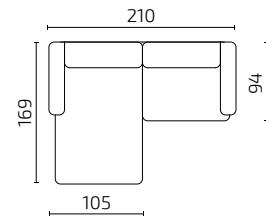

S72-1DML15CR