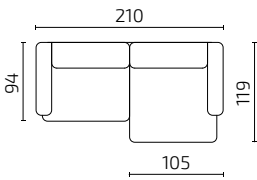

S72-15CL1DSR