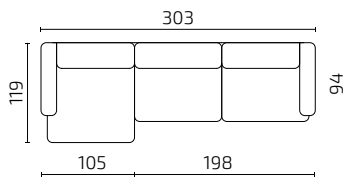

S72-1DSL3CR