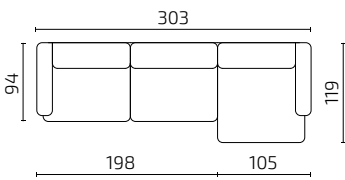

S72-3CL1DSR