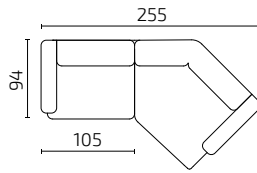

Other finishing options available on request.

Loveseat 1.5-Seat

3-Seat

3-Seat with corner module (right)

1.5-Seat with corner module (right)

1.5-Seat with small chaise longue (right)

1.5-Seat with extended chaise longue (right)

3-Seat with small chaise longue (right)

3-Seat with extended chaise longue (right)

DIMENSIONS

Sofa height: 93 cm / Seat depth: 65 cm / Seat height: 43 cm

S72-S15

S72-S3

S72-15CLCSR

S72-CSL15CR