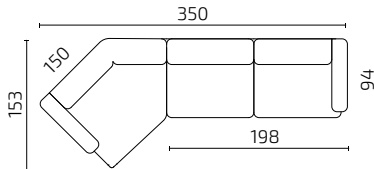

S72-CSL3CR