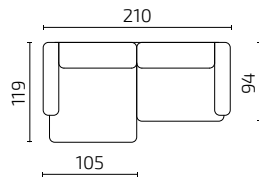

S72-1DSL15CR