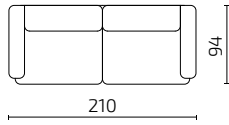

Other finishing options available on request.

Loveseat 1.5-Seat

3-Seat

3-Seat with corner module (right)

1.5-Seat with corner module (right)

1.5-Seat with small chaise longue (right)

1.5-Seat with extended chaise longue (right)

3-Seat with small chaise longue (right)

3-Seat with extended chaise longue (right)

DIMENSIONS

Sofa height: 93 cm / Seat depth: 65 cm / Seat height: 43 cm

S72-S15

S72-S3

S72-15CLCSR

S72-CSL15CR