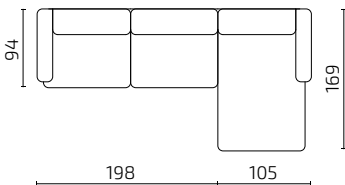

3-Seat with small chaise longue (right)

3-Seat with extended chaise longue (right)

DIMENSIONS

Sofa height: 93 cm / Seat depth: 65 cm / Seat height: 43 cm

S72-S15

S72-S3

S72-15CLCSR

S72-CSL15CR

S72-3CL1DMR

S72-1DML3CR

S72-F1

All dimensions provided in centimetres.