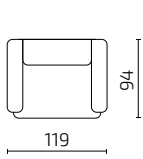

Other finishing options available on request.

Loveseat 1.5-Seat

3-Seat

3-Seat with corner module (right)

1.5-Seat with corner module (right)

1.5-Seat with small chaise longue (right)

1.5-Seat with extended chaise longue (right)

3-Seat with small chaise longue (right)

3-Seat with extended chaise longue (right)

DIMENSIONS

Sofa height: 93 cm / Seat depth: 65 cm / Seat height: 43 cm

S72-S15

S72-S3

S72-15CLCSR

S72-CSL15CR