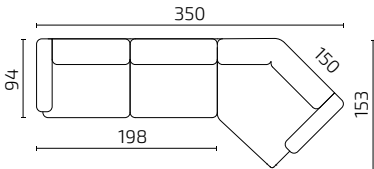

Other finishing options available on request.

Loveseat 1.5-Seat

3-Seat

3-Seat with corner module (right)

1.5-Seat with corner module (right)

1.5-Seat with small chaise longue (right)

1.5-Seat with extended chaise longue (right)

3-Seat with small chaise longue (right)

3-Seat with extended chaise longue (right)

DIMENSIONS

Sofa height: 93 cm / Seat depth: 65 cm / Seat height: 43 cm

S72-S15

S72-S3

S72-15CLCSR

S72-CSL15CR