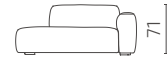

1.5-Seat with armrest (left) / 1.5-Seat with armrest (right)

2-Seat with armrest (left) / 2-Seat with armrest (right)

1.5-Seat with armrest (left) / 1.5-Seat / 1.5-Seat with armrest (right)

2-Seat / Corner module (left)

Extended seat module (left) / Corner module (left) / Extended seat module (right)

DIMENSIONS

Modules

Seat depth: 72 cm / Seat height: 37 cm

S53-S15

S53-S2

S53-1SDRKTL

S53-1SDLKTR