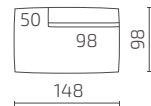

DIMENSIONS

Modules

Seat depth: 72 cm / Seat height: 37 cm

Pillows

All dimensions provided in centimetres.