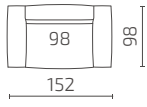

SAMPLE COMBINATIONS

1.5-Seat with armrest (left) / 1.5-Seat

1.5-Seat with armrest (left) / 1.5-Seat / Footrest

1.5-Seat with armrest (left) / Extended seat module (right)

Separate module with armrest (left)

1.5-Seat with armrest (left) / 1.5-Seat with armrest (right)

2-Seat with armrest (left) / 2-Seat with armrest (right)

1.5-Seat with armrest (left) / 1.5-Seat / 1.5-Seat with armrest (right)

2-Seat / Corner module (left)

Extended seat module (left) / Corner module (left) / Extended seat module (right)

DIMENSIONS

Modules

Seat depth: 72 cm / Seat height: 37 cm

S53-S15

S53-S2

S53-1SDRKTL

S53-1SDLKTR