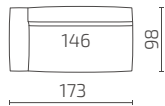

DIMENSIONS

Modules

Seat depth: 72 cm / Seat height: 37 cm

Pillows

All dimensions provided in centimetres.