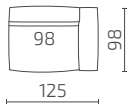

1.5-Seat with armrest (left) / 1.5-Seat with armrest (right)

2-Seat with armrest (left) / 2-Seat with armrest (right)

1.5-Seat with armrest (left) / 1.5-Seat / 1.5-Seat with armrest (right)

2-Seat / Corner module (left)

Extended seat module (left) / Corner module (left) / Extended seat module (right)

DIMENSIONS

Modules

Seat depth: 72 cm / Seat height: 37 cm

S53-S15

S53-S2

S53-1SDRKTL

S53-1SDLKTR

S53-15CL

S53-2CL

S53-CL

S53-1SDL

S53-15CR

S53-2CR

S53-CR

S53-1SDR

S53-15

S53-2

S53-F1

Pillows

S53-P1

S53-P2

All dimensions provided in centimetres.