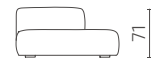

Extended seat module (left) / Corner module (left) / Extended seat module (right)

DIMENSIONS

Modules

Seat depth: 72 cm / Seat height: 37 cm

S53-S15

S53-S2

S53-1SDRKTL

S53-1SDLKTR

S53-15CL

S53-2CL

S53-CL

S53-1SDL

S53-15CR

S53-2CR

S53-CR

S53-1SDR

S53-15

S53-2

S53-F1

Pillows

S53-P1

S53-P2

All dimensions provided in centimetres.