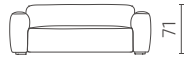

1.5-Seat with armrest (left) / 1.5-Seat with armrest (right)

2-Seat with armrest (left) / 2-Seat with armrest (right)

1.5-Seat with armrest (left) / 1.5-Seat / 1.5-Seat with armrest (right)

2-Seat / Corner module (left)

Extended seat module (left) / Corner module (left) / Extended seat module (right)

DIMENSIONS

Modules

Seat depth: 72 cm / Seat height: 37 cm

S53-S15

S53-S2

S53-1SDRKTL

S53-1SDLKTR