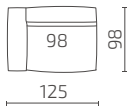

1.5-Seat with armrest (left) / 1.5-Seat with armrest (right)

2-Seat with armrest (left) / 2-Seat with armrest (right)

1.5-Seat with armrest (left) / 1.5-Seat / 1.5-Seat with armrest (right)

2-Seat / Corner module (left)

Extended seat module (left) / Corner module (left) / Extended seat module (right)

DIMENSIONS

Modules

Seat depth: 72 cm / Seat height: 37 cm

S53-S15

S53-S2

S53-1SDRKTL

S53-1SDLKTR

S53-15

S53-2

S53-F1

Pillows

S53-P1

S53-P2

All dimensions provided in centimetres.