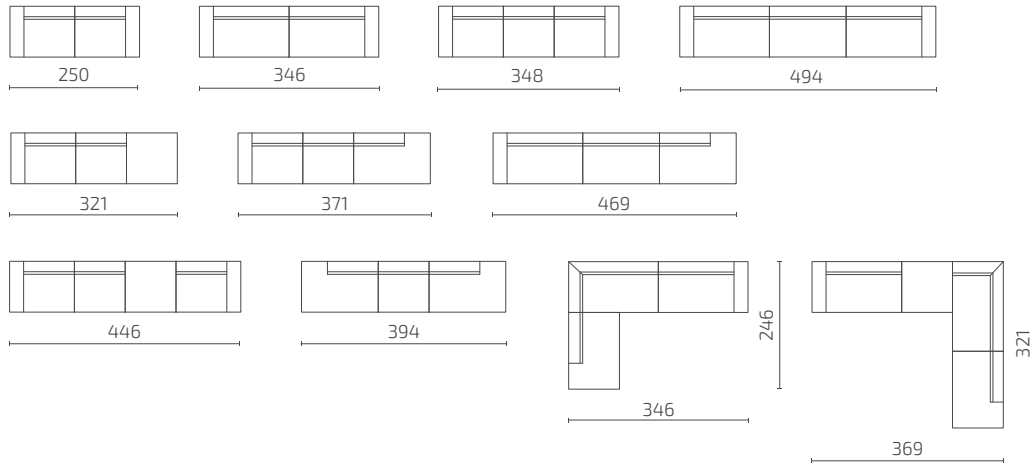

SAMPLE COMBINATIONS

1.5-Seat with armrest (left) / 1.5-Seat

1.5-Seat with armrest (left) / 1.5-Seat / Footrest

1.5-Seat with armrest (left) / Extended seat module (right)

Separate module with armrest (left)

1.5-Seat with armrest (left) / 1.5-Seat with armrest (right)

2-Seat with armrest (left) / 2-Seat with armrest (right)

1.5-Seat with armrest (left) / 1.5-Seat / 1.5-Seat with armrest (right)

2-Seat / Corner module (left)

Extended seat module (left) / Corner module (left) / Extended seat module (right)

DIMENSIONS

Modules

Seat depth: 72 cm / Seat height: 37 cm

S53-S15

S53-S2

S53-1SDRKTL

S53-1SDLKTR