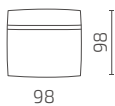

Extended seat module (left) / Corner module (left) / Extended seat module (right)

DIMENSIONS

Modules

Seat depth: 72 cm / Seat height: 37 cm

S53-S15

S53-S2

S53-1SDRKTL

S53-1SDLKTR

S53-15

S53-2

S53-F1

Pillows

S53-P1

S53-P2

All dimensions provided in centimetres.