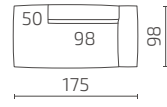

1.5-Seat with armrest (left) / 1.5-Seat with armrest (right)

2-Seat with armrest (left) / 2-Seat with armrest (right)

1.5-Seat with armrest (left) / 1.5-Seat / 1.5-Seat with armrest (right)

2-Seat / Corner module (left)

Extended seat module (left) / Corner module (left) / Extended seat module (right)

DIMENSIONS

Modules

Seat depth: 72 cm / Seat height: 37 cm

S53-S15

S53-S2

S53-1SDRKTL

S53-1SDLKTR