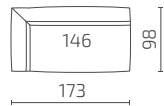

DIMENSIONS

Modules

Seat depth: 72 cm / Seat height: 37 cm

Pillows

All dimensions provided in centimetres.