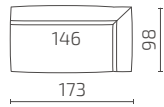

1.5-Seat with armrest (left) / 1.5-Seat with armrest (right)

2-Seat with armrest (left) / 2-Seat with armrest (right)

1.5-Seat with armrest (left) / 1.5-Seat / 1.5-Seat with armrest (right)

2-Seat / Corner module (left)

Extended seat module (left) / Corner module (left) / Extended seat module (right)

DIMENSIONS

Modules

Seat depth: 72 cm / Seat height: 37 cm

S53-S15

S53-S2

S53-1SDRKTL

S53-1SDLKTR

S53-15CL

S53-2CL

S53-CL

S53-1SDL

S53-15CR

S53-2CR

S53-CR

S53-1SDR

S53-15

S53-2

S53-F1

Pillows

S53-P1

S53-P2

All dimensions provided in centimetres.