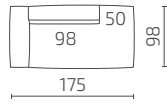

1.5-Seat with armrest (left) / 1.5-Seat with armrest (right)

2-Seat with armrest (left) / 2-Seat with armrest (right)

1.5-Seat with armrest (left) / 1.5-Seat / 1.5-Seat with armrest (right)

2-Seat / Corner module (left)

Extended seat module (left) / Corner module (left) / Extended seat module (right)

DIMENSIONS

Modules

Seat depth: 72 cm / Seat height: 37 cm

S53-S15

S53-S2

S53-1SDRKTL

S53-1SDLKTR