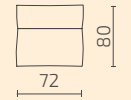

Extended seat module (left) / Corner module (left) / Extended seat module (right)

DIMENSIONS

Modules

Seat depth: 72 cm / Seat height: 37 cm

S53-S15

S53-S2

S53-1SDRKTL

S53-1SDLKTR

S53-15

S53-2

S53-F1

Pillows

S53-P1

S53-P2

All dimensions provided in centimetres.