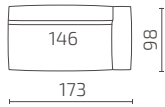

1.5-Seat with armrest (left) / 1.5-Seat with armrest (right)

2-Seat with armrest (left) / 2-Seat with armrest (right)

1.5-Seat with armrest (left) / 1.5-Seat / 1.5-Seat with armrest (right)

2-Seat / Corner module (left)

Extended seat module (left) / Corner module (left) / Extended seat module (right)

DIMENSIONS

Modules

Seat depth: 72 cm / Seat height: 37 cm

S53-S15

S53-S2

S53-1SDRKTL

S53-1SDLKTR

S53-15CL

S53-2CL

S53-CL

S53-1SDL

S53-15CR

S53-2CR

S53-CR

S53-1SDR

S53-15

S53-2

S53-F1

Pillows

S53-P1

S53-P2

All dimensions provided in centimetres.