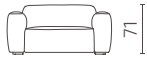

SAMPLE COMBINATIONS

1.5-Seat with armrest (left) / 1.5-Seat

1.5-Seat with armrest (left) / 1.5-Seat / Footrest

1.5-Seat with armrest (left) / Extended seat module (right)

Separate module with armrest (left)

1.5-Seat with armrest (left) / 1.5-Seat with armrest (right)

2-Seat with armrest (left) / 2-Seat with armrest (right)

1.5-Seat with armrest (left) / 1.5-Seat / 1.5-Seat with armrest (right)

2-Seat / Corner module (left)

Extended seat module (left) / Corner module (left) / Extended seat module (right)

DIMENSIONS

Modules

Seat depth: 72 cm / Seat height: 37 cm

S53-S15

S53-S2

S53-1SDRKTL

S53-1SDLKTR