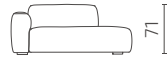

1.5-Seat with armrest (left) / 1.5-Seat with armrest (right)

2-Seat with armrest (left) / 2-Seat with armrest (right)

1.5-Seat with armrest (left) / 1.5-Seat / 1.5-Seat with armrest (right)

2-Seat / Corner module (left)

Extended seat module (left) / Corner module (left) / Extended seat module (right)

DIMENSIONS

Modules

Seat depth: 72 cm / Seat height: 37 cm

S53-S15

S53-S2

S53-1SDRKTL

S53-1SDLKTR