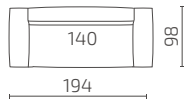

1.5-Seat with armrest (left) / 1.5-Seat with armrest (right)

2-Seat with armrest (left) / 2-Seat with armrest (right)

1.5-Seat with armrest (left) / 1.5-Seat / 1.5-Seat with armrest (right)

2-Seat / Corner module (left)

Extended seat module (left) / Corner module (left) / Extended seat module (right)

DIMENSIONS

Modules

Seat depth: 72 cm / Seat height: 37 cm

S53-S15

S53-S2

S53-1SDRKTL

S53-1SDLKTR