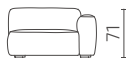

Extended seat module (left) / Corner module (left) / Extended seat module (right)

DIMENSIONS

Modules

Seat depth: 72 cm / Seat height: 37 cm

S53-S15

S53-S2

S53-1SDRKTL

S53-1SDLKTR

S53-15CL

S53-2CL

S53-CL

S53-1SDL

S53-15CR

S53-2CR

S53-CR

S53-1SDR

S53-15

S53-2

S53-F1

Pillows

S53-P1

S53-P2

All dimensions provided in centimetres.