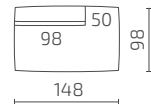

Extended seat module (left) / Corner module (left) / Extended seat module (right)

DIMENSIONS

Modules

Seat depth: 72 cm / Seat height: 37 cm

S53-S15

S53-S2

S53-1SDRKTL

S53-1SDLKTR

S53-15CL

S53-2CL

S53-CL

S53-1SDL

S53-15CR

S53-2CR

S53-CR

S53-1SDR

S53-15

S53-2

S53-F1

Pillows

S53-P1

S53-P2

All dimensions provided in centimetres.