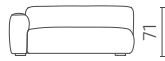

Extended seat module (left) / Corner module (left) / Extended seat module (right)

DIMENSIONS

Modules

Seat depth: 72 cm / Seat height: 37 cm

S53-S15

S53-S2

S53-1SDRKTL

S53-1SDLKTR

S53-15CL

S53-2CL

S53-CL

S53-1SDL

S53-15CR

S53-2CR

S53-CR

S53-1SDR

S53-15

S53-2

S53-F1

Pillows

S53-P1

S53-P2

All dimensions provided in centimetres.