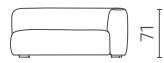

Extended seat module (left) / Corner module (left) / Extended seat module (right)

DIMENSIONS

Modules

Seat depth: 72 cm / Seat height: 37 cm

S53-S15

S53-S2

S53-1SDRKTL

S53-1SDLKTR

S53-15CL

S53-2CL

S53-CL

S53-1SDL

S53-15CR

S53-2CR

S53-CR

S53-1SDR

S53-15

S53-2

S53-F1

Pillows

S53-P1

S53-P2

All dimensions provided in centimetres.