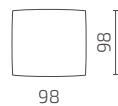

Extended seat module (left) / Corner module (left) / Extended seat module (right)

DIMENSIONS

Modules

Seat depth: 72 cm / Seat height: 37 cm

S53-S15

S53-S2

S53-1SDRKTL

S53-1SDLKTR

S53-15

S53-2

S53-F1

Pillows

S53-P1

S53-P2

All dimensions provided in centimetres.