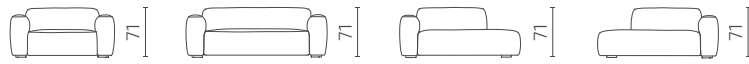

Total Jobs office in Portsmouth, UK. Photo: Soren Kristensen

SAMPLE COMBINATIONS

Separate module with armrest (left)

2-Seat with armrest (left) / Corner module (left) / Extended seat module (right)

2 x Footrest 4 / Extended seat module (right)

1.5-Seat with armrest (left) / 1.5-Seat with armrest (right)

Totaljobs office in Portsmouth, UK. Photo: Soren Kristensen

DIMENSIONS

Modules

Seat depth: 58 cm / Seat height: 37 cm

S120-S15 S120-S2 S120-15DRKTL S120-15DLKTR

S120-15CL S120-2CL S120-CL S120-15DL

S120-15CR S120-2CR S120-CR S120-15DR

S120-15 S120-2 S120-F1 S120-F2 S120-F3 S120-F4

Pillows

S120-P1

S120-P2

All dimensions provided in centimetres.