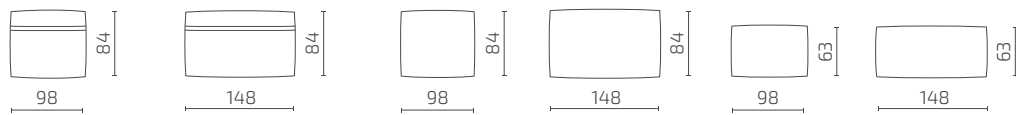

1.5-Seat with armrest (left) / 1.5-Seat with armrest (right)

Totaljobs office in Portsmouth, UK. Photo: Soren Kristensen

DIMENSIONS

Modules

Seat depth: 58 cm / Seat height: 37 cm

S120-S15 S120-S2 S120-15DRKTL S120-15DLKTR

S120-15CL S120-2CL S120-CL S120-15DL

S120-15CR S120-2CR S120-CR S120-15DR

S120-15 S120-2 S120-F1 S120-F2 S120-F3 S120-F4

Pillows

S120-P1

S120-P2

All dimensions provided in centimetres.