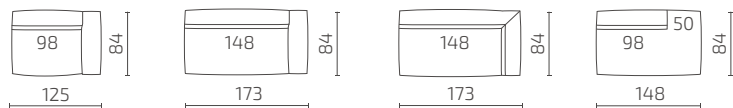

Total Jobs office in Portsmouth, UK. Photo: Soren Kristensen

SAMPLE COMBINATIONS

Separate module with armrest (left)

2-Seat with armrest (left) / Corner module (left) / Extended seat module (right)

2 x Footrest 4 / Extended seat module (right)

1.5-Seat with armrest (left) / 1.5-Seat with armrest (right)

Totaljobs office in Portsmouth, UK. Photo: Soren Kristensen

DIMENSIONS

Modules

Seat depth: 58 cm / Seat height: 37 cm

S120-S15 S120-S2 S120-15DRKTL S120-15DLKTR

S120-15CL S120-2CL S120-CL S120-15DL

S120-15CR S120-2CR S120-CR S120-15DR

S120-15 S120-2 S120-F1 S120-F2 S120-F3 S120-F4

Pillows

S120-P1

S120-P2

All dimensions provided in centimetres.