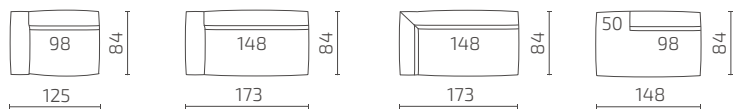

Total Jobs office in Portsmouth, UK. Photo: Soren Kristensen

SAMPLE COMBINATIONS

Separate module with armrest (left)

2-Seat with armrest (left) / Corner module (left) / Extended seat module (right)

2 x Footrest 4 / Extended seat module (right)

1.5-Seat with armrest (left) / 1.5-Seat with armrest (right)

Totaljobs office in Portsmouth, UK. Photo: Soren Kristensen

DIMENSIONS

Modules

Seat depth: 58 cm / Seat height: 37 cm

S120-S15 S120-S2 S120-15DRKTL S120-15DLKTR

S120-15CL S120-2CL S120-CL S120-15DL

S120-15CR S120-2CR S120-CR S120-15DR

S120-15 S120-2 S120-F1 S120-F2 S120-F3 S120-F4

Pillows

S120-P1

S120-P2

All dimensions provided in centimetres.