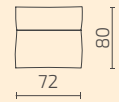

1.5-Seat with armrest (left) / 1.5-Seat with armrest (right)

Totaljobs office in Portsmouth, UK. Photo: Soren Kristensen

DIMENSIONS

Modules

Seat depth: 58 cm / Seat height: 37 cm

S120-S15 S120-S2 S120-15DRKTL S120-15DLKTR

S120-15CL S120-2CL S120-CL S120-15DL

S120-15CR S120-2CR S120-CR S120-15DR

S120-15 S120-2 S120-F1 S120-F2 S120-F3 S120-F4

Pillows

S120-P1

S120-P2

All dimensions provided in centimetres.