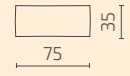

1.5-Seat with armrest (left) / 1.5-Seat with armrest (right)

Totaljobs office in Portsmouth, UK. Photo: Soren Kristensen

DIMENSIONS

Modules

Seat depth: 58 cm / Seat height: 37 cm

S120-S15 S120-S2 S120-15DRKTL S120-15DLKTR

S120-15CL S120-2CL S120-CL S120-15DL

S120-15CR S120-2CR S120-CR S120-15DR

S120-15 S120-2 S120-F1 S120-F2 S120-F3 S120-F4

Pillows

S120-P1

S120-P2

All dimensions provided in centimetres.