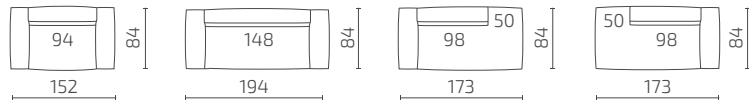

Total Jobs office in Portsmouth, UK. Photo: Soren Kristensen

SAMPLE COMBINATIONS

Separate module with armrest (left)

2-Seat with armrest (left) / Corner module (left) / Extended seat module (right)

2 x Footrest 4 / Extended seat module (right)

1.5-Seat with armrest (left) / 1.5-Seat with armrest (right)

Totaljobs office in Portsmouth, UK. Photo: Soren Kristensen

DIMENSIONS

Modules

Seat depth: 58 cm / Seat height: 37 cm

S120-S15 S120-S2 S120-15DRKTL S120-15DLKTR

S120-15CL S120-2CL S120-CL S120-15DL

S120-15CR S120-2CR S120-CR S120-15DR

S120-15 S120-2 S120-F1 S120-F2 S120-F3 S120-F4

Pillows

S120-P1

S120-P2

All dimensions provided in centimetres.