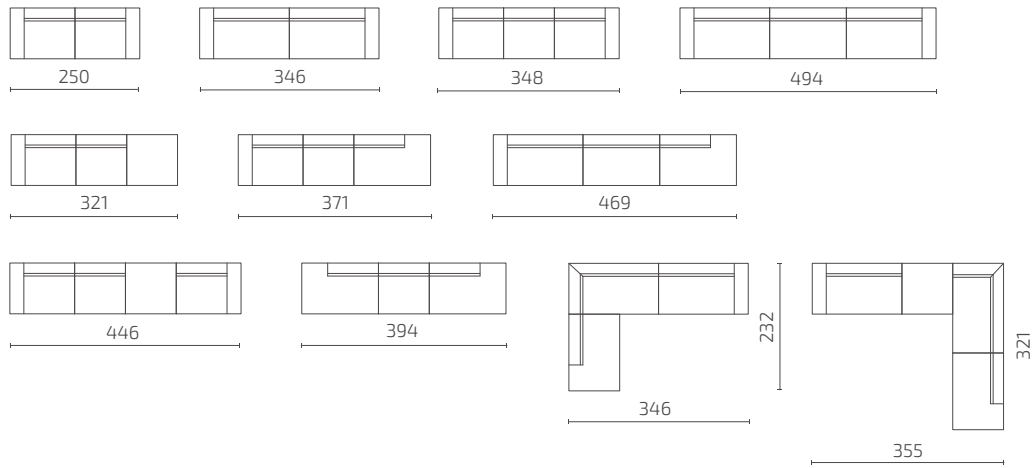

SAMPLE COMBINATIONS