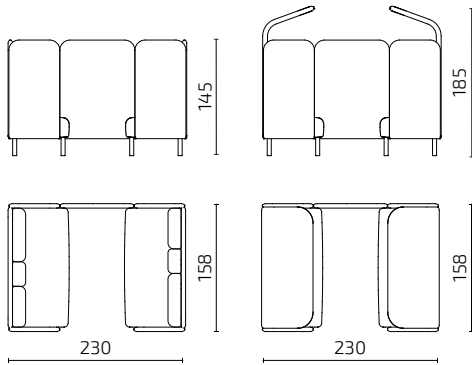

## DIMENSIONS

### Workbay

Seat depth: 48 cm / Seat height: 45 cm

**S101-WS1H2**

**S101-WS1H3**

**S101-WS2H2**

**S101-WS2H3**

**S101-WS25H2**

**S101-WS25H3**