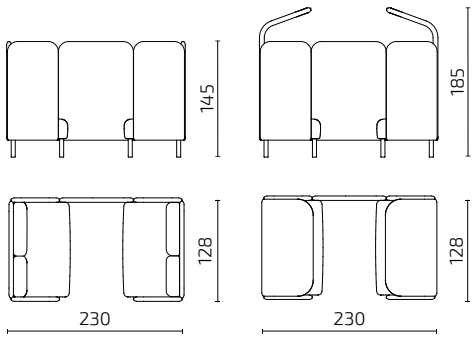

## DIMENSIONS

### Workbay

Seat depth: 48 cm / Seat height: 45 cm

**S101-WS1H2**

**S101-WS1H3**

**S101-WS2H2**

**S101-WS2H3**

**S101-WS25H2**

**S101-WS25H3**