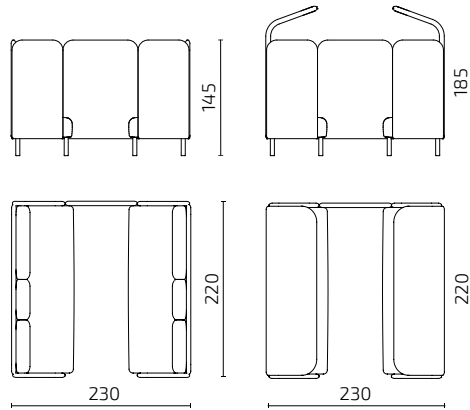

## DIMENSIONS

### Workbay

Seat depth: 48 cm / Seat height: 45 cm

**S101-WS1H2**

**S101-WS1H3**

**S101-WS2H2**

**S101-WS2H3**

**S101-WS25H2**

**S101-WS25H3**