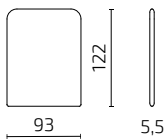

Workbay wall

Regular wall

PC integrated electrical outlet

TV integrated electrical outlet