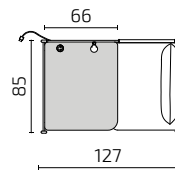

DIMENSIONS

Seat height: 50 cm / Seat depth: 42 cm, without pillow 60 cm

S80-1SL

S80-1SR

S80-1,5SL

S80-1,5SR

All dimensions provided in centimetres.