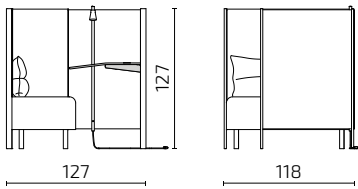

DIMENSIONS

Seat height: 50 cm / Seat depth: 42 cm, without pillow 60 cm

S80-1SL

S80-1SR

S80-1,5SL

S80-1,5SR

All dimensions provided in centimetres.