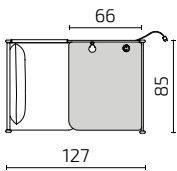

DIMENSIONS

Seat height: 50 cm / Seat depth: 42 cm, without pillow 60 cm

S80-1SL

S80-1SR

S80-1,5SL

S80-1,5SR

All dimensions provided in centimetres.