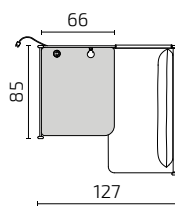

DIMENSIONS

Seat height: 50 cm / Seat depth: 42 cm, without pillow 60 cm

S80-1SL

S80-1SR

S80-1,5SL

S80-1,5SR

All dimensions provided in centimetres.