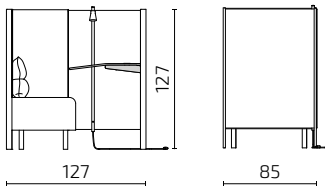

DIMENSIONS

Seat height: 50 cm / Seat depth: 42 cm, without pillow 60 cm

S80-1SL

S80-1SR

S80-1,5SL

S80-1,5SR

All dimensions provided in centimetres.