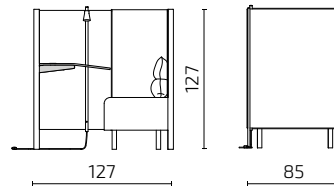

DIMENSIONS

Seat height: 50 cm / Seat depth: 42 cm, without pillow 60 cm

S80-1SL

S80-1SR

S80-1,5SL

S80-1,5SR

All dimensions provided in centimetres.