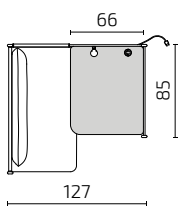

DIMENSIONS

Seat height: 50 cm / Seat depth: 42 cm, without pillow 60 cm

S80-1SL

S80-1SR

S80-1,5SL

S80-1,5SR

All dimensions provided in centimetres.