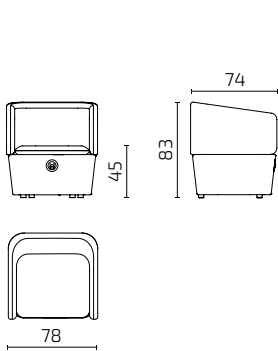

Armchair H1

Armchair H2

Sofa 2-Seat / H1

Sofa 2-Seat / H2

Sofa 3-Seat / H1

Sofa 3-Seat / H2

DIMENSIONS

Armchair and sofa

Seat depth: 54 cm / Seat height: 45 cm

S82-S1H1

S82-S1H2

S82-S2H1

S82-S2H2

S82-S3H1

S82-S3H2

All dimensions provided in centimetres.