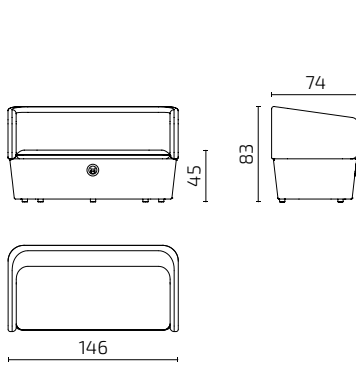

Armchair H1

Armchair H2

Sofa 2-Seat / H1

Sofa 2-Seat / H2

Sofa 3-Seat / H1

Sofa 3-Seat / H2

DIMENSIONS

Armchair and sofa

Seat depth: 54 cm / Seat height: 45 cm

S82-S1H1

S82-S1H2

S82-S2H1

S82-S2H2

S82-S3H1

S82-S3H2

All dimensions provided in centimetres.