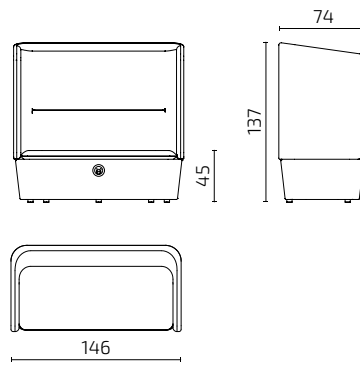

Armchair H1

Armchair H2

Sofa 2-Seat / H1

Sofa 2-Seat / H2

Sofa 3-Seat / H1

Sofa 3-Seat / H2

DIMENSIONS

Armchair and sofa

Seat depth: 54 cm / Seat height: 45 cm

S82-S1H1

S82-S1H2

S82-S2H1

S82-S2H2

S82-S3H1

S82-S3H2

All dimensions provided in centimetres.