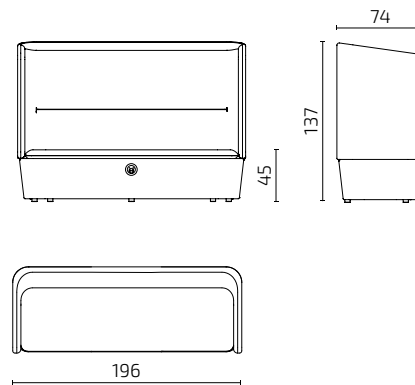

Armchair H1

Armchair H2

Sofa 2-Seat / H1

Sofa 2-Seat / H2

Sofa 3-Seat / H1

Sofa 3-Seat / H2

DIMENSIONS

Armchair and sofa

Seat depth: 54 cm / Seat height: 45 cm

S82-S1H1

S82-S1H2

S82-S2H1

S82-S2H2

S82-S3H1

S82-S3H2

All dimensions provided in centimetres.