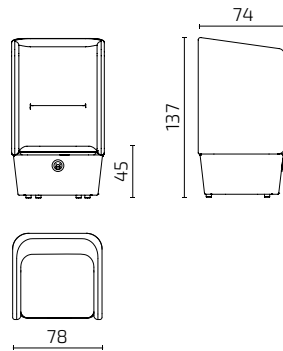

Armchair H1

Armchair H2

Sofa 2-Seat / H1

Sofa 2-Seat / H2

Sofa 3-Seat / H1

Sofa 3-Seat / H2

DIMENSIONS

Armchair and sofa

Seat depth: 54 cm / Seat height: 45 cm

S82-S1H1

S82-S1H2

S82-S2H1

S82-S2H2

S82-S3H1

S82-S3H2

All dimensions provided in centimetres.