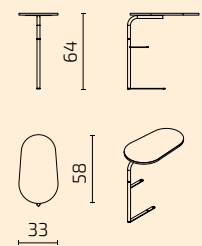

Armchair H1

Armchair H2

Sofa 2-Seat / H1

Sofa 2-Seat / H2

Sofa 3-Seat / H1

Sofa 3-Seat / H2

DIMENSIONS

Armchair and sofa

Seat depth: 54 cm / Seat height: 45 cm

S82-S1H1

S82-S1H2

S82-S2H1

S82-S2H2

S82-S3H1

S82-S3H2

All dimensions provided in centimetres.

Tables

Ikoon T1

Ikoon T2