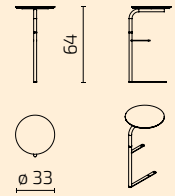

Tables

Ikoon T1