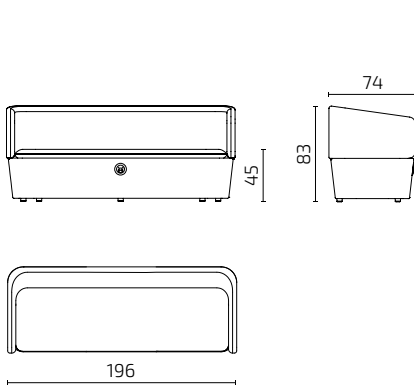

Seat depth: 54 cm / Seat height: 45 cm

S82-S1H1

S82-S1H2

S82-S2H1

S82-S2H2

S82-S3H1

S82-S3H2

All dimensions provided in centimetres.