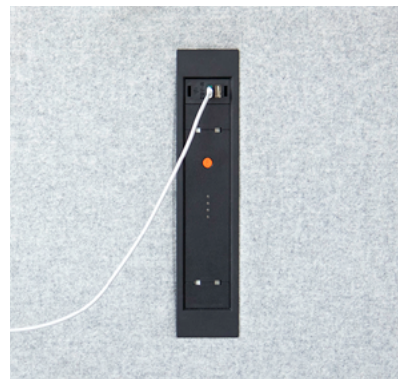

CORDLESS POWER BANK

QIKPAC

Lithium-ion battery, 240 Wh

Color: Black Matt