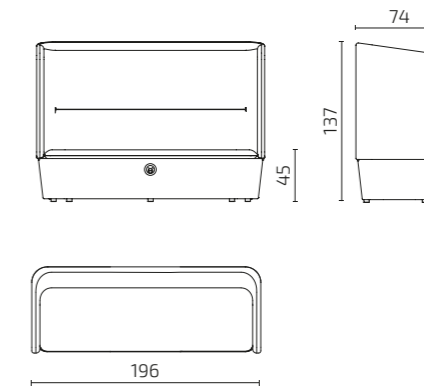

Armchair H1

Armchair H2

Sofa 2-Seat / H1

Sofa 2-Seat / H2

Sofa 3-Seat / H1

Sofa 3-Seat / H2

DIMENSIONS

Armchair and sofa

Seat depth: 54 cm / Seat height: 45 cm

Ikoon 1S, H1

Ikoon 1S, H2

Ikoon 2S, H1

Ikoon 2S, H2

Ikoon 3S, H1

Ikoon 3S, H2

All dimensions provided in centimetres.