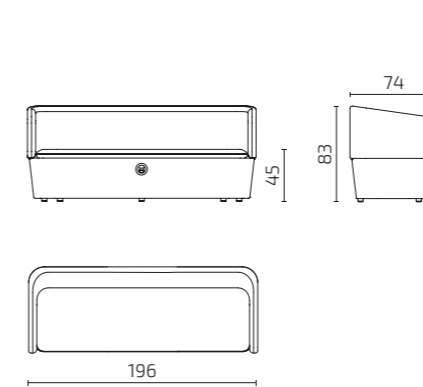

Armchair H1

Armchair H2

Sofa 2-Seat / H1

Sofa 2-Seat / H2

Sofa 3-Seat / H1

Sofa 3-Seat / H2

DIMENSIONS

Armchair and sofa

Seat depth: 54 cm / Seat height: 45 cm

Ikoon 1S, H1

Ikoon 1S, H2

Ikoon 2S, H1

Ikoon 2S, H2

Ikoon 3S, H1

Ikoon 3S, H2

All dimensions provided in centimetres.