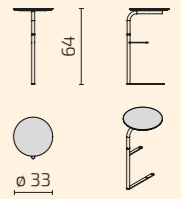

Armchair H1

Armchair H2

Sofa 2-Seat / H1

Sofa 2-Seat / H2

Sofa 3-Seat / H1

Sofa 3-Seat / H2

DIMENSIONS

Armchair and sofa

Seat depth: 54 cm / Seat height: 45 cm

Ikoon 1S, H1

Ikoon 1S, H2

Ikoon 2S, H1

Ikoon 2S, H2

Ikoon 3S, H1

Ikoon 3S, H2

All dimensions provided in centimetres.

Tables

Ikoon T1

Ikoon T2