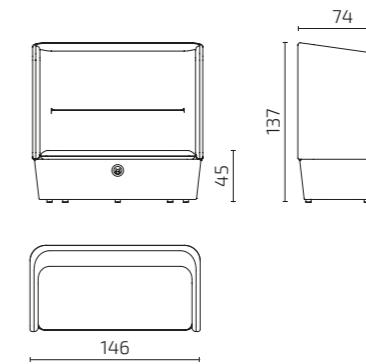

Armchair H1

Armchair H2

Sofa 2-Seat / H1

Sofa 2-Seat / H2

Sofa 3-Seat / H1

Sofa 3-Seat / H2

DIMENSIONS

Armchair and sofa

Seat depth: 54 cm / Seat height: 45 cm

Ikoon 1S, H1

Ikoon 1S, H2

Ikoon 2S, H1

Ikoon 2S, H2

Ikoon 3S, H1

Ikoon 3S, H2

All dimensions provided in centimetres.