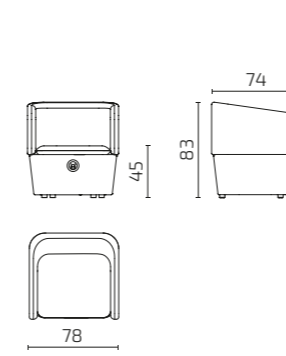

Armchair H1

Armchair H2

Sofa 2-Seat / H1

Sofa 2-Seat / H2

Sofa 3-Seat / H1

Sofa 3-Seat / H2

DIMENSIONS

Armchair and sofa

Seat depth: 54 cm / Seat height: 45 cm

Ikoon 1S, H1

Ikoon 1S, H2

Ikoon 2S, H1

Ikoon 2S, H2

Ikoon 3S, H1

Ikoon 3S, H2

All dimensions provided in centimetres.