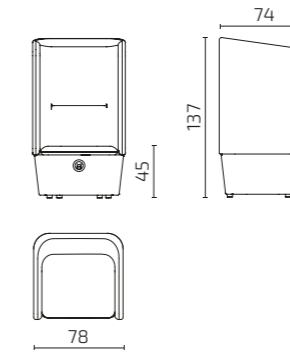

Armchair H1

Armchair H2

Sofa 2-Seat / H1

Sofa 2-Seat / H2

Sofa 3-Seat / H1

Sofa 3-Seat / H2

DIMENSIONS

Armchair and sofa

Seat depth: 54 cm / Seat height: 45 cm

Ikoon 1S, H1

Ikoon 1S, H2

Ikoon 2S, H1

Ikoon 2S, H2

Ikoon 3S, H1

Ikoon 3S, H2

All dimensions provided in centimetres.