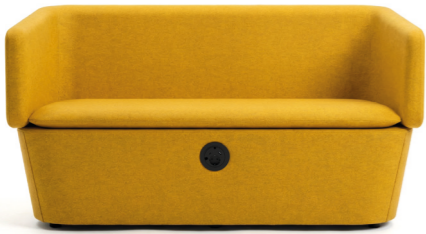

Sofa 2-Seat / H1