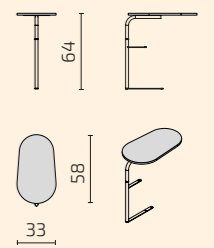

Armchair H1

Armchair H2

Sofa 2-Seat / H1

Sofa 2-Seat / H2

Sofa 3-Seat / H1

Sofa 3-Seat / H2

DIMENSIONS

Armchair and sofa

Seat depth: 54 cm / Seat height: 45 cm

Ikoon 1S, H1

Ikoon 1S, H2

Ikoon 2S, H1

Ikoon 2S, H2

Ikoon 3S, H1

Ikoon 3S, H2

All dimensions provided in centimetres.

Tables

Ikoon T1

Ikoon T2