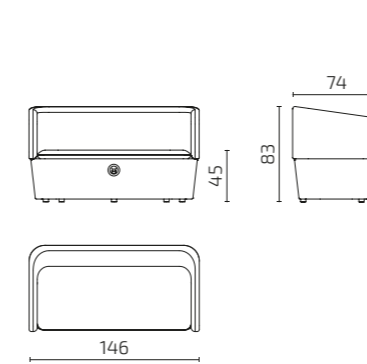

Armchair H1

Armchair H2

Sofa 2-Seat / H1

Sofa 2-Seat / H2

Sofa 3-Seat / H1

Sofa 3-Seat / H2

DIMENSIONS

Armchair and sofa

Seat depth: 54 cm / Seat height: 45 cm

Ikoon 1S, H1

Ikoon 1S, H2

Ikoon 2S, H1

Ikoon 2S, H2

Ikoon 3S, H1

Ikoon 3S, H2

All dimensions provided in centimetres.