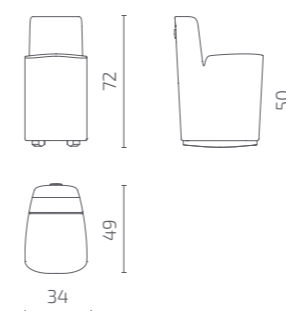

SK ID Solutions office in Tallinn, Estonia. Photo: Märt Lillesiim

Ev. Hochschule in Freiburg, Germany

DIMENSIONS

Rocking base

S109-FL1

S109-MFL1

360° rotating & tilting base

S109-FL2

S109-MFL2

Seat depth: 36 cm

All dimensions provided in centimetres.

PRICE LIST

Currency: € (VAT excl.)

PRODUCT NAME	CODE	COM/ PWF*	FABRIC CONS.	FABRIC 1	FABRIC 2	FABRIC 3	FABRIC 4	FABRIC 5
HUBERT high chair with rocking base	S109-FL1	588	1,8	604	660	720	801	882
HUBERT high chair with 360° rotating and tilting base	S109-FL2	723	1,8	739	794	855	935	1016
HUBERT low chair with rocking base	S109-MFL1	569	1,8	585	641	701	782	862
HUBERT low chair with 360° rotating and tilting base	S109-MFL2	699	1,8	715	770	831	911	992