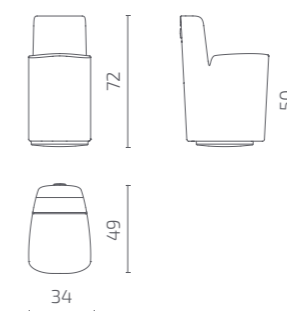

SK ID Solutions office in Tallinn, Estonia. Photo: Märt Lillesiim

Ev. Hochschule in Freiburg, Germany

DIMENSIONS

Rocking base

S109-FL1

S109-MFL1

360° rotating & tilting base

S109-FL2

S109-MFL2

Seat depth: 36 cm

All dimensions provided in centimetres.

PRICE LIST

Currency: € (VAT excl.)

PRODUCT NAME	CODE	COM/ PWF*	FABRIC CONS.	FABRIC 1	FABRIC 2	FABRIC 3	FABRIC 4	FABRIC 5
HUBERT high chair with rocking base	S109-FL1	588	1,8	604	660	720	801	882
HUBERT high chair with 360° rotating and tilting base	S109-FL2	723	1,8	739	794	855	935	1016
HUBERT low chair with rocking base	S109-MFL1	569	1,8	585	641	701	782	862
HUBERT low chair with 360° rotating and tilting base	S109-MFL2	699	1,8	715	770	831	911	992