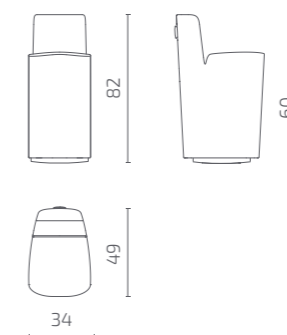

SK ID Solutions office in Tallinn, Estonia. Photo: Märt Lillesiim

Ev. Hochschule in Freiburg, Germany

DIMENSIONS

Rocking base

S109-FL1

S109-MFL1

360° rotating & tilting base

S109-FL2

S109-MFL2

Seat depth: 36 cm

All dimensions provided in centimetres.

PRICE LIST

Currency: € (VAT excl.)

PRODUCT NAME	CODE	COM/ PWF*	FABRIC CONS.	FABRIC 1	FABRIC 2	FABRIC 3	FABRIC 4	FABRIC 5
HUBERT high chair with rocking base	S109-FL1	588	1,8	604	660	720	801	882
HUBERT high chair with 360° rotating and tilting base	S109-FL2	723	1,8	739	794	855	935	1016
HUBERT low chair with rocking base	S109-MFL1	569	1,8	585	641	701	782	862
HUBERT low chair with 360° rotating and tilting base	S109-MFL2	699	1,8	715	770	831	911	992