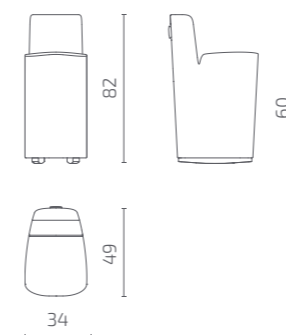

SK ID Solutions office in Tallinn, Estonia. Photo: Märt Lillesiim

Ev. Hochschule in Freiburg, Germany

DIMENSIONS

Rocking base

S109-FL1

S109-MFL1

360° rotating & tilting base

S109-FL2

S109-MFL2

Seat depth: 36 cm

All dimensions provided in centimetres.

PRICE LIST

Currency: € (VAT excl.)

PRODUCT NAME	CODE	COM/ PWF*	FABRIC CONS.	FABRIC 1	FABRIC 2	FABRIC 3	FABRIC 4	FABRIC 5
HUBERT high chair with rocking base	S109-FL1	588	1,8	604	660	720	801	882
HUBERT high chair with 360° rotating and tilting base	S109-FL2	723	1,8	739	794	855	935	1016
HUBERT low chair with rocking base	S109-MFL1	569	1,8	585	641	701	782	862
HUBERT low chair with 360° rotating and tilting base	S109-MFL2	699	1,8	715	770	831	911	992