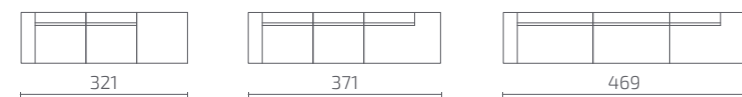

Welcome Zone

Social Zone

Take a break

Make connections with colleagues

Make your visitors feel at home

Grab moments of rest

Total Jobs office in Portsmouth, UK. Photo: Soren Kristensen

DIMENSIONS

Modules

Seat depth: 58 cm / Seat height: 37 cm

All dimensions provided in centimetres.

SAMPLE COMBINATIONS

Pillows

S120-P1

S120-P2

PRICE LIST