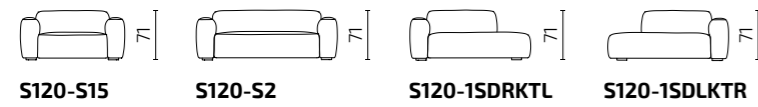

Welcome Zone

Social Zone

Take a break

Make connections with colleagues

Make your visitors feel at home

Grab moments of rest

Total Jobs office in Portsmouth, UK. Photo: Soren Kristensen

DIMENSIONS

Modules

Seat depth: 58 cm / Seat height: 37 cm

All dimensions provided in centimetres.

SAMPLE COMBINATIONS

Pillows

S120-P1

S120-P2

PRICE LIST

Currency: € (VAT excl.)

PRODUCT NAME	CODE	COM/PWF*	FABRIC CONS.	FABRIC 1	FABRIC 2	FABRIC 3	FABRIC 4	FABRIC 5
BEN loveseat 1.5-Seat	S120-S15	1811	7,2	1876	2098	2340	2662	2985
BEN sofa 2-Seat	S120-S2	2133	8,6	2211	2476	2765	3150	3535
BEN separate module with armrest (left)	S120-1SDRCTL	1917	6,1	1971	2159	2364	2638	2911
BEN separate module with armrest (right)	S120-1SDLKTR	1917	6,1	1971	2159	2364	2638	2911
BEN module 1.5-Seat with armrest (left)	S120-15CL	1432	5,6	1483	1655	1843	2094	2345
BEN corner 1.5-Seat with armrest (right)	S120-15CR	1432	5,6	1483	1655	1843	2094	2345
BEN module 2-Seat with armrest (left)	S120-2CL	1752	7,0	1815	2030	2266	2579	2893
BEN module 2-Seat with armrest (right)	S120-2CR	1752	7,0	1815	2030	2266	2579	2893
BEN corner module (left)	S120-CL	1722	6,9	1784	1997	2229	2538	2847
BEN corner module (right)	S120-CR	1722	6,9	1784	1997	2229	2538	2847
BEN extended seat module (left)	S120-1SDL	1529	4,5	1570	1708	1860	2061	2263
BEN extended seat module (right)	S120-1SDR	1529	4,5	1570	1708	1860	2061	2263
BEN module 1.5-Seat	S120-15	1026	3,7	1060	1174	1298	1464	1630
BEN module 2-Seat	S120-2	1354	5,1	1400	1557	1729	1957	2186
BEN footrest 1	S120-F1	820	2,2	840	908	982	1080	1179
BEN footrest 2	S120-F2	895	3,2	924	1022	1130	1273	1417
BEN footrest 3	S120-F3	820	2,2	840	908	982	1080	1179
BEN footrest 4	S120-F4	895	3,2	924	1022	1130	1273	1417
BEN pillow small	S120-P1	81	1,0	90	121	154	199	244
BEN pillow large	S120-P2	155	1,6	170	219	273	344	416