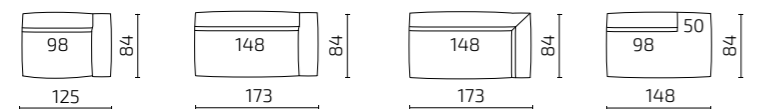

Welcome Zone

Social Zone

Take a break

Make connections with colleagues

Make your visitors feel at home

Grab moments of rest

Total Jobs office in Portsmouth, UK. Photo: Soren Kristensen

DIMENSIONS

Modules

Seat depth: 58 cm / Seat height: 37 cm

All dimensions provided in centimetres.

SAMPLE COMBINATIONS

Pillows

S120-P1

S120-P2

PRICE LIST