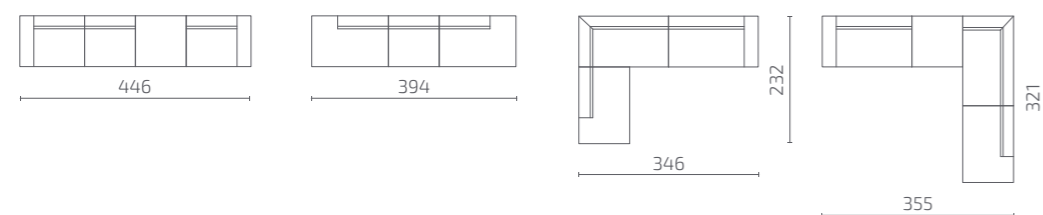

Modules

Seat depth: 58 cm / Seat height: 37 cm

All dimensions provided in centimetres.

SAMPLE COMBINATIONS

Pillows

S120-P1

S120-P2

PRICE LIST