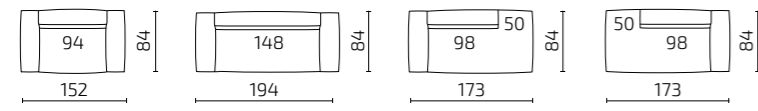

Welcome Zone

Social Zone

Take a break

Make connections with colleagues

Make your visitors feel at home

Grab moments of rest

Total Jobs office in Portsmouth, UK. Photo: Soren Kristensen

DIMENSIONS

Modules

Seat depth: 58 cm / Seat height: 37 cm

All dimensions provided in centimetres.

SAMPLE COMBINATIONS

Pillows

S120-P1

S120-P2

PRICE LIST