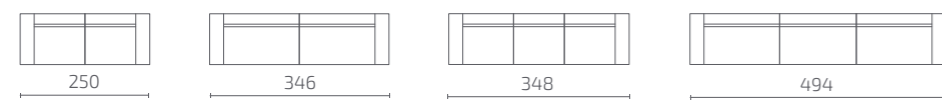

Welcome Zone

Social Zone

Take a break

Make connections with colleagues

Make your visitors feel at home

Grab moments of rest

Total Jobs office in Portsmouth, UK. Photo: Soren Kristensen

DIMENSIONS

Modules

Seat depth: 58 cm / Seat height: 37 cm

All dimensions provided in centimetres.

SAMPLE COMBINATIONS

Pillows

S120-P1

S120-P2

PRICE LIST