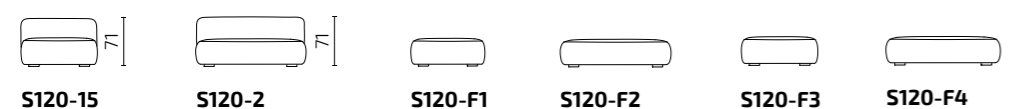

Welcome Zone

Social Zone

Take a break

Make connections with colleagues

Make your visitors feel at home

Grab moments of rest

Total Jobs office in Portsmouth, UK. Photo: Soren Kristensen

DIMENSIONS

Modules

Seat depth: 58 cm / Seat height: 37 cm

All dimensions provided in centimetres.

SAMPLE COMBINATIONS

Pillows

S120-P1

S120-P2

PRICE LIST