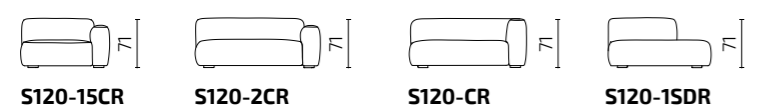

Welcome Zone

Social Zone

Take a break

Make connections with colleagues

Make your visitors feel at home

Grab moments of rest

Total Jobs office in Portsmouth, UK. Photo: Soren Kristensen

DIMENSIONS

Modules

Seat depth: 58 cm / Seat height: 37 cm

All dimensions provided in centimetres.

SAMPLE COMBINATIONS

Pillows

S120-P1

S120-P2

PRICE LIST