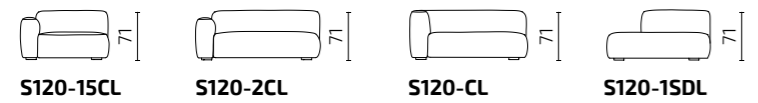

Welcome Zone

Social Zone

Take a break

Make connections with colleagues

Make your visitors feel at home

Grab moments of rest

Total Jobs office in Portsmouth, UK. Photo: Soren Kristensen

DIMENSIONS

Modules

Seat depth: 58 cm / Seat height: 37 cm

All dimensions provided in centimetres.

SAMPLE COMBINATIONS

Pillows

S120-P1

S120-P2

PRICE LIST