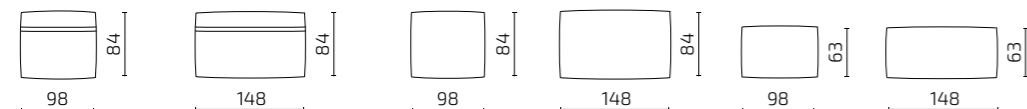

Modules

Seat depth: 58 cm / Seat height: 37 cm

All dimensions provided in centimetres.

SAMPLE COMBINATIONS

Pillows

S120-P1

S120-P2

PRICE LIST