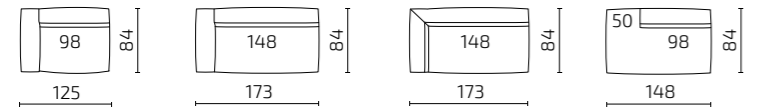

Modules

Seat depth: 58 cm / Seat height: 37 cm

All dimensions provided in centimetres.

SAMPLE COMBINATIONS

Pillows

S120-P1

S120-P2

PRICE LIST