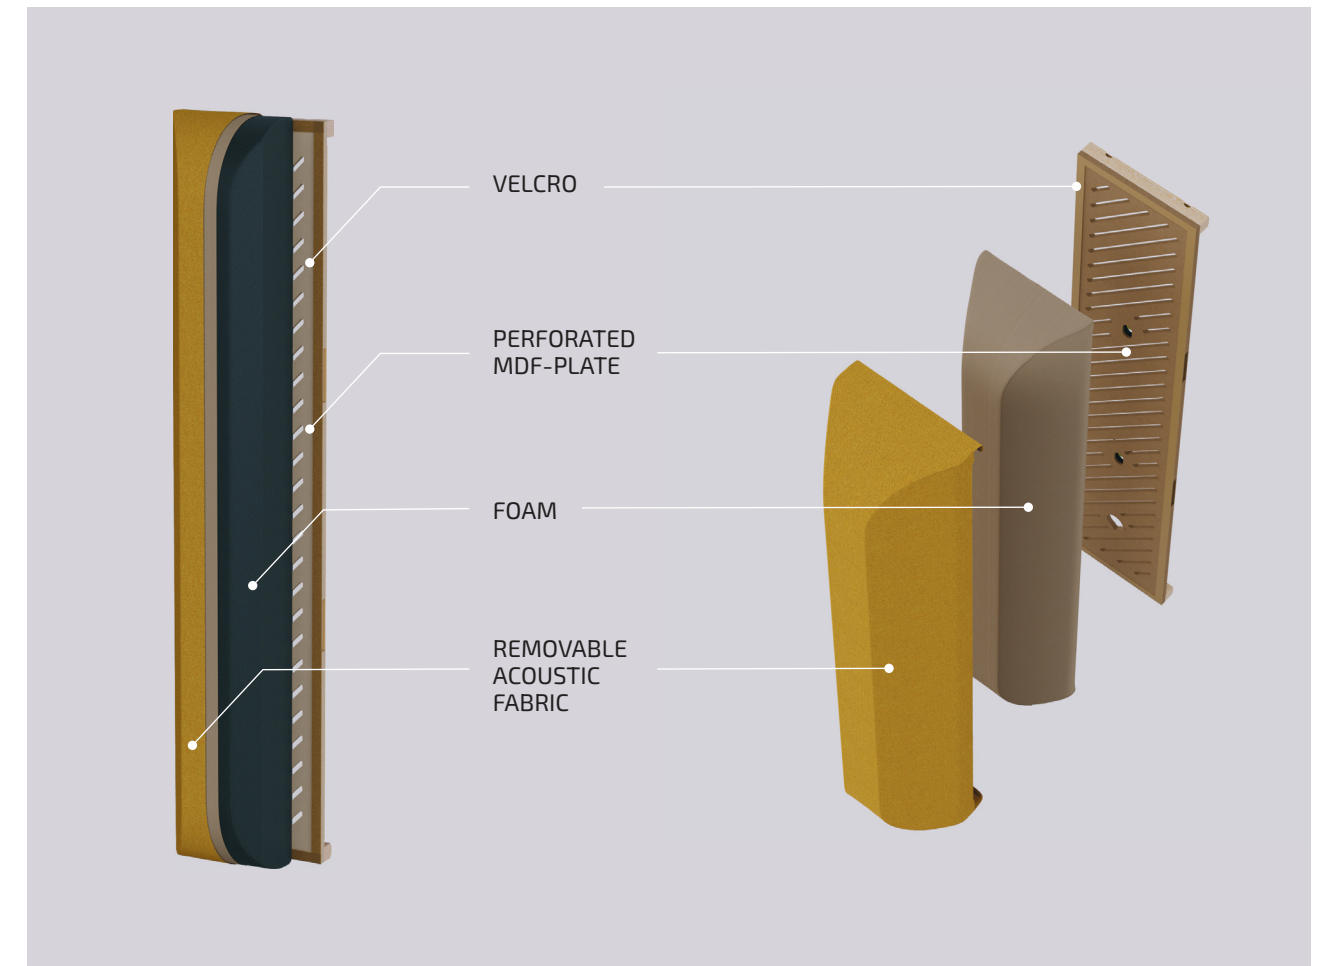

### Accessories

Tables: Valchromat MDF top

### Additional information

The cover fabric is removable

### Fabric upholstery

Choose any fabric from Intuit **Standard Fabric Collection**

For extra acoustic attenuation acoustic fabrics recommended

**USB A & C**

## DIMENSIONS