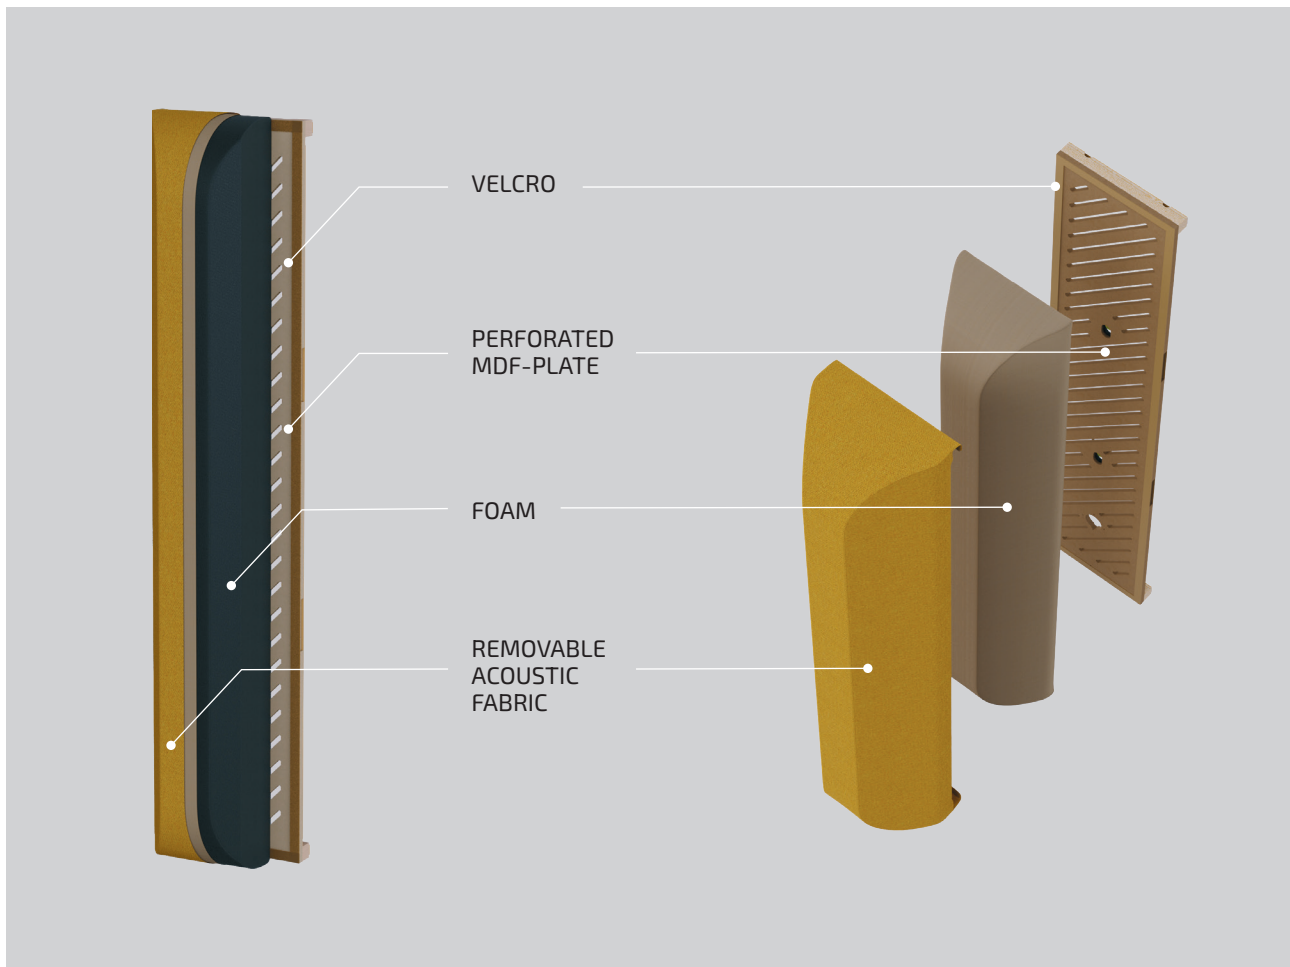

### 220 + USB A & C

#### Berker

- Integro Flow Frame, 1-Gang, Anthracite Matt
- 220V socket, Anthracite Matt
- USB A & C Charging Socket, Anthracite Matt

*Available options DK, EU, FR, UK*

# CIRCULAR DESIGN

Designed for disassembly fully embracing the principles of circular design.