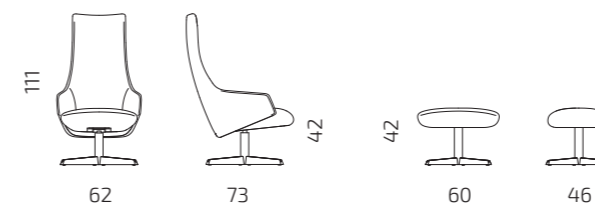

Standard Fabric Collection

Dimensions

S64-S1

S64-F1

All dimensions provided in centimetres.

Designed for the Social Zone:

- Make connections with colleagues
- Take a welcome break from your desk
- Make your visitors feel welcome