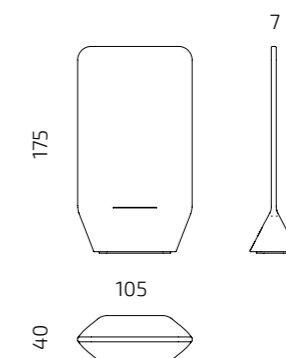

Legs
360° rotating wheels

Additional information
The cover fabric is not removable; wide range of cover materials, including flame-retardant textiles

Standard Fabric Collection

Dimensions

W/H-175

Collaboration Zone